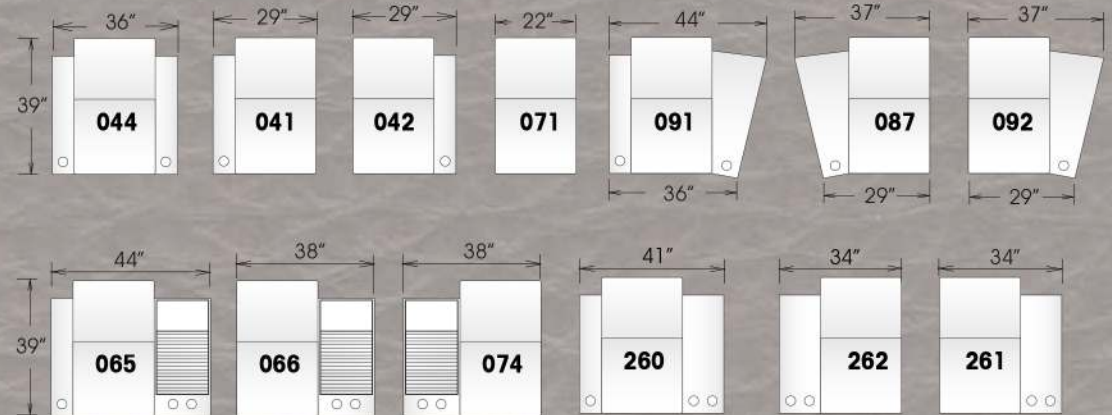

59212

Jaymar.

home
theatre series

Recouvrement | Shown in: Nappa Red 47 Patte | Leg: LG64 Metal

Note: To convert dimensions from inches to millimetres, multiply by 25.4

Configurations

Suggestions